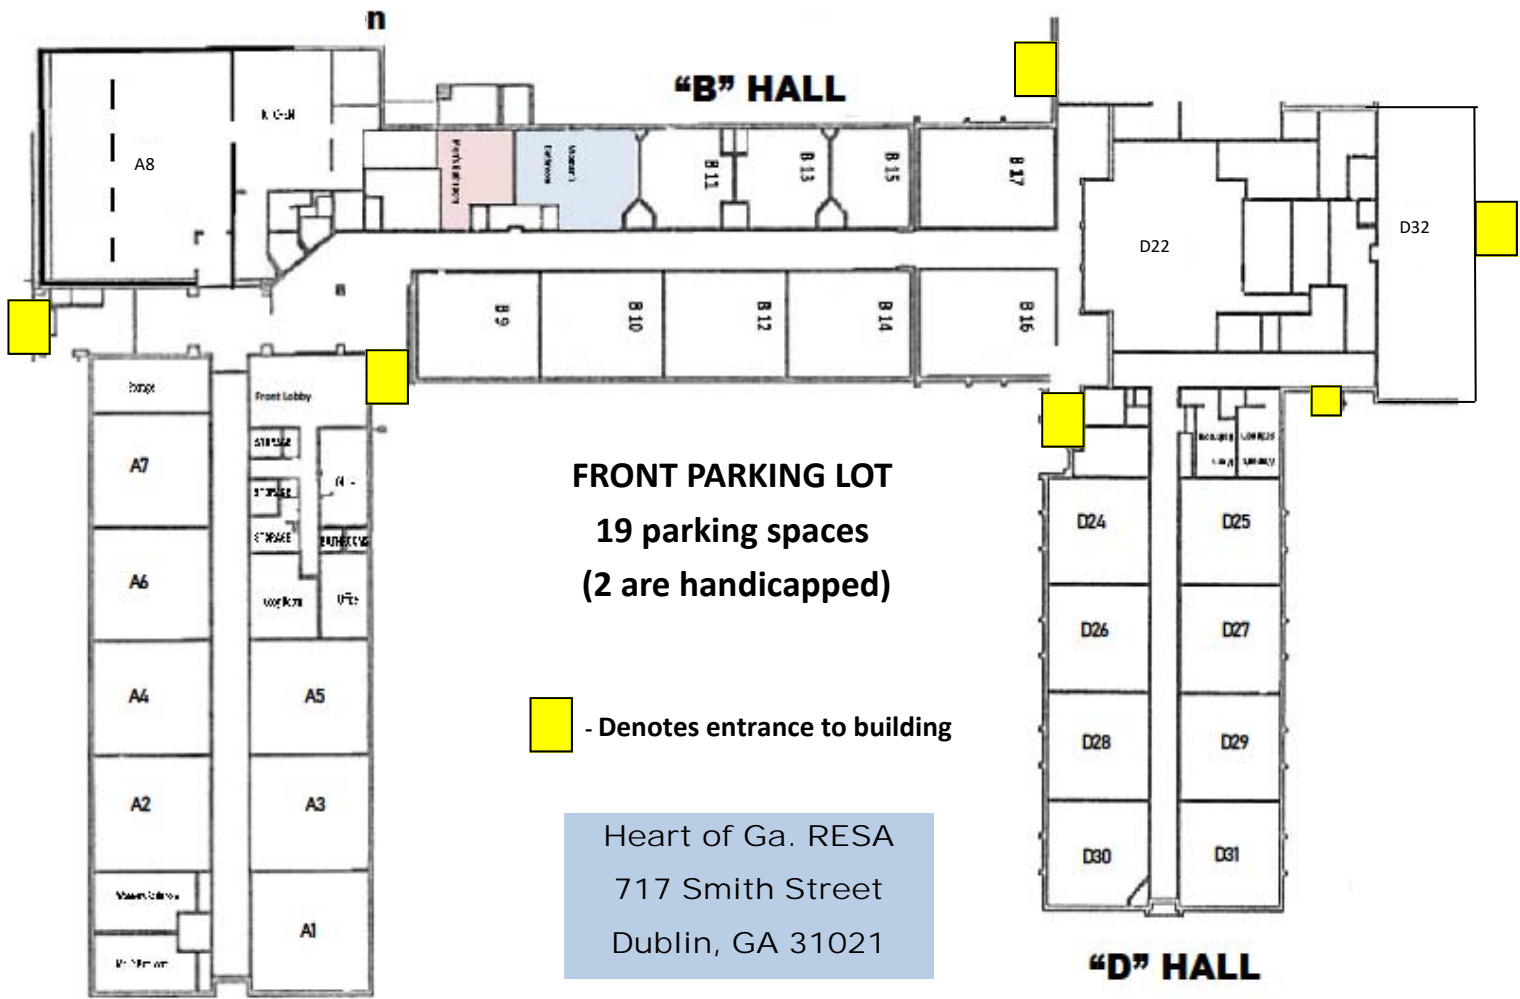

HIGHWAY 441

BACK PARKING LOT
36 parking spaces

FRONT PARKING LOT
19 parking spaces
(2 are handicapped)

■ - Denotes entrance to building

Heart of Ga. RESA
717 Smith Street
Dublin, GA 31021

"A" HALL

"B" HALL

"D" HALL

SMITH STREET

Additional Parking in
BACK PARKING LOT

Additional Parking in
SIDE PARKING LOT