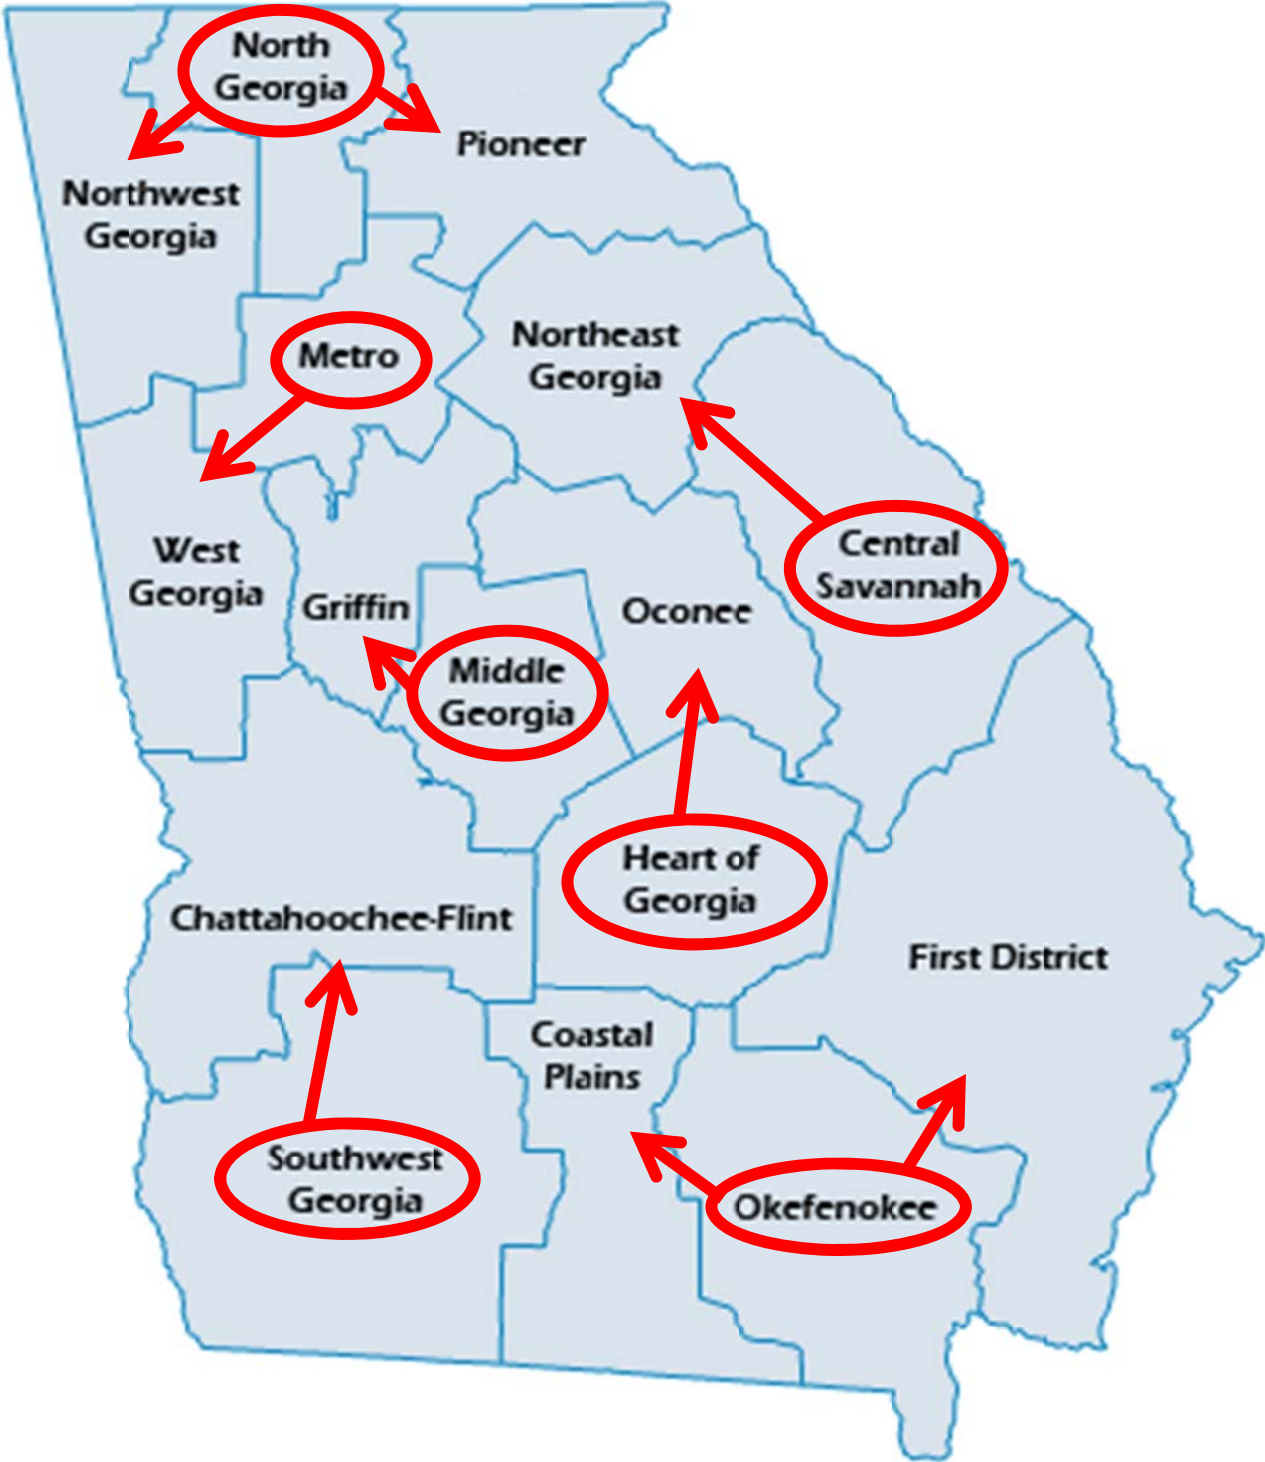

BRUCE LESH TRAININGS

Heart of GA- 12/4/14	Middle GA- 1/26/14
Metro- 11/3/14	CSRA- TBA
North GA- TBA	
Okfenokee- 1/27/15	
Southwest GA- TBA	